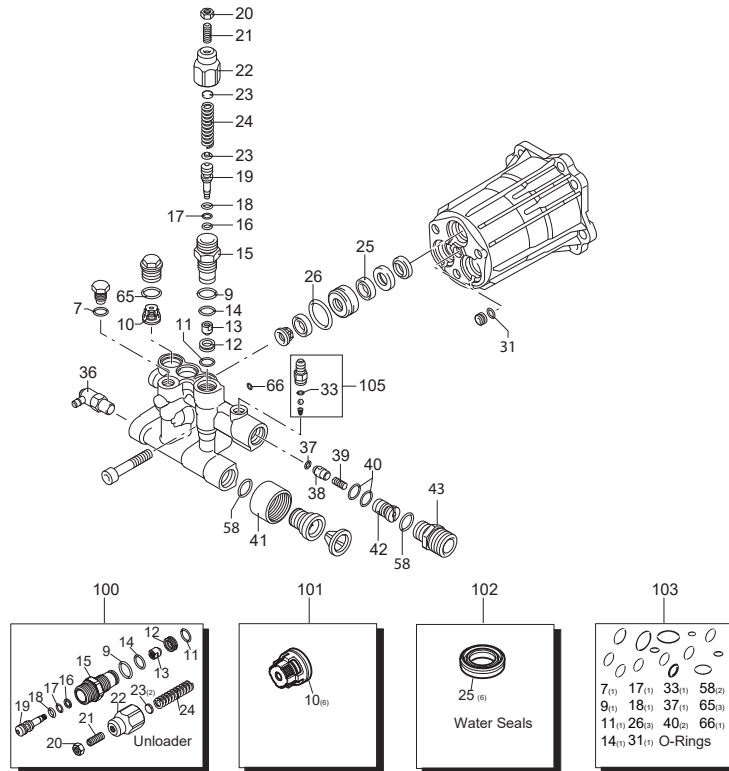

PARTS LIST

2025.08.29

NILFISK

TABLE OF CONTENTS

Overview	1
Handle	3
Chassis	5
Pump_MC 2C 160	7

Pos.	Artikel-Nr.	Menge	Variante	Notes
1		1	FRAME, SMALL TIP BACK	
2		1	ENGINE, KOHLER, 6.5 KP	
3	31000711	4	NUT NYLOCK 5/16-18	
4	31000705	8	FLAT WASHER USS 5/16	
5		4	HHCS, 5/16-18 X 1 3/4	
6		1	KEYSTOCK, 3/16 X 1 3/4 LONG	
7	31001245	1	PUMP GUARD MC 2C T	
8	1801075	1	Dichtring	
9	1600493	1	Anschlussstück	
10	31000692	2	CARRIAGE BOLT 1/4-20X3/4	
11	31000710	2	NUT NYLOCK 1/4-20	
12	31000713	4	Sicherungsscheibe 5/16	
13		4	SOCKET HEAD CAP SCREW, 5/16-24 X 1"	
14	31001243	1	QUICK CONNECT MALE ADAPTER	
15	31001261	1	PUMP 3400 RPM 3/4 INCH HOLLOW SHAFT	
16	31001242	1	DUAL LANCE HOLDER ASSEMBLY	
17	31001250	1	TWIST COUPLER 1/4NPTM X 22 MM FEMALE	
18	31001244	1	INJECTOR HOSE ASSEMBLY	
19		1	NilFisk Dash Decal	

Pos.	Artikel-Nr.	Menge	Variante	Notes
A	00134-NBLUE	1	BASE ASSEMBLY BLUE RAL5017-SMALL	
1		1	FRAME, BASE TUBE	
2		1	AXLE, 495MM, THREADED	
3	31001234	2	SPACER F. WHEEL	
4	31001240	4	VIBRATION ISOLATOR 60 DURO	
5		1	BASE PLATE	
6	31001235	2	WHEEL ASSY FLAT FREE 10.3 INCH DIA	
7	31001236	2	RUBBER FOOT	
8		4	FLAT WASHER, M8	
9		4	HEX BOLT, M8-1 X 70	
10		4	FLAT WASHER, M8 X 32	
11		4	NYLON LOCK NUT, M8-1	
12		2	FLAT WASHER, 19MM	
13		2	M18 X 1.5 NYLON LOCK NUT	
14		2	FLAT WASHER, M6	
15		2	1/4-20 X 1 TORX SCREW	

Pos.	Artikel-Nr.	Menge	Variante	Notes
1	31001261	1	PUMP 3400 RPM 3/4 INCH HOLLOW SHAFT	
36	31001270	1	THERMAL RELIEF VALVE 1/4 INCH	
38	31001271	1	JET	
39	31000891	1	SPRING	
40	31000892	1	O RING 8.73X1.78 NBR 70SH	
41	31001272	1	FITTING	
42	31001273	1	DETERGENT INJECTOR	
43	31000969	1	FITTING 3/8INCH GM - 3/8INCH G M	
100	31000851	1	UNLOADER VALVE KIT	
101	31000853	1	VALVE KIT	
102	31000863	1	WATER SEAL KIT	
103	31000864	1	O-RING KIT	
105	31000875	1	CHEMICAL NON-RETURN VALVE KIT	